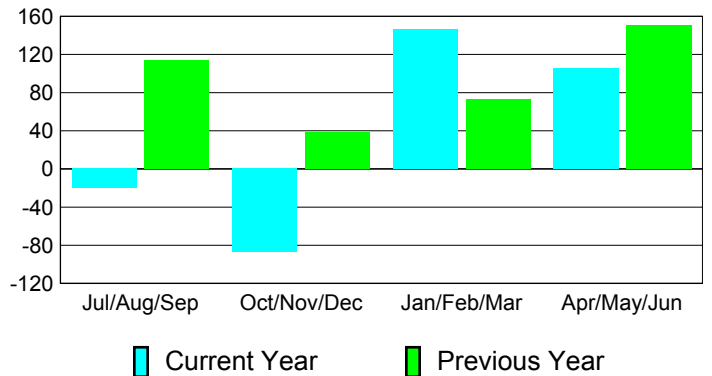

Membership Results
2010-2011

Membership
2009-2010

Month	Net Memb Goal	Actual New Memb	Actual Dropped Memb	Gain/Loss of Memb	Gain/Loss of Memb
Jul/Aug/Sep	50	40	-60	-20	114
Oct/Nov/Dec	50	55	-142	-87	38
Jan/Feb/Mar	1	208	-62	146	73
Apr/May/June	30	206	-101	105	150
Totals	131	509	-365	144	375

Membership Results 2010-2011

Goal, New, Dropped, Gain/Loss

Comparison of Membership Gain/Loss

Current Year Compared to the Previous Year

Gender Comparison 2010-2011

Jul/Aug/Sep

Oct/Nov/Dec

Jan/Feb/Mar

Apr/May/June

Male

Female