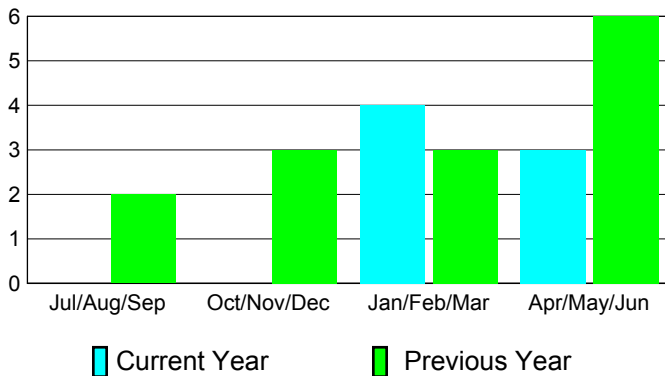

2010-2011 GMT Reports for District (or Undistricted) **District H 1**

GMT: **Doctor NICOLAS JARA OREL** Location: **PERU**

GMT CA: **3**

CLUBS

Club Results
2010-2011

Clubs
2009-2010

Month	New Club Goal	Actual New Clubs	Actual Dropped Clubs	Gain/Loss of Clubs	Gain/Loss of Clubs
Jul/Aug/Sep	2	0	0	0	2
Oct/Nov/Dec	1	0	0	0	3
Jan/Feb/Mar	1	4	0	4	3
Apr/May/June	2	3	0	3	6
Totals	6	7	0	7	14

Club Results 2010-2011

Goal, New, Dropped, Gain/Loss

Comparison of Club Gain/Loss

Current Year Compared to the Previous Year

YTD Status Quo Clubs 2010-2011

Status Quo Clubs Compared to Status Quo Members

MEMBERSHIP