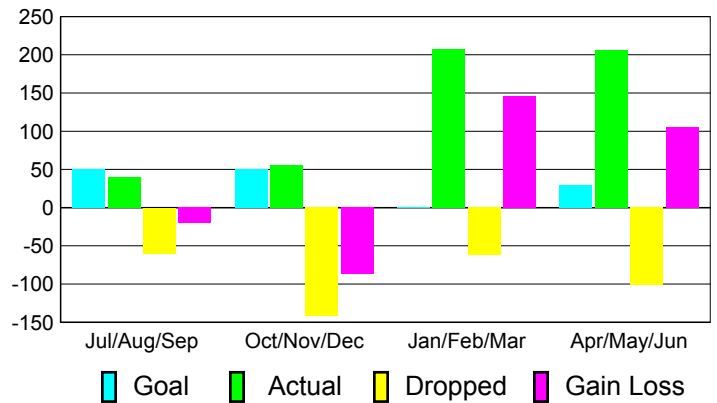

Membership Results 2010-2011

Goal, New, Dropped, Gain/Loss

Comparison of Membership Gain/Loss

Current Year Compared to the Previous Year