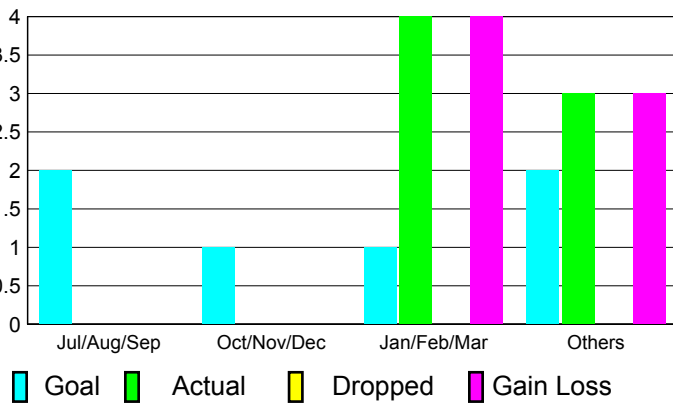

2010-2011 GMT Reports for District (or Undistricted) **District H 1**

GMT: **Doctor NICOLAS JARA OREL** Location: **PERU**

GMT CA: **3**

CLUBS

Club Results
2010-2011

Clubs
2009-2010

Month	New Club Goal	Actual New Clubs	Actual Dropped Clubs	Gain/Loss of Clubs	Gain/Loss of Clubs
Jul/Aug/Sep	2	0	0	0	2
Oct/Nov/Dec	1	0	0	0	3
Jan/Feb/Mar	1	4	0	4	3
Apr/May/June	2	3	0	3	6
Totals	6	7	0	7	14

Club Results 2010-2011

Goal, New, Dropped, Gain/Loss

Comparison of Club Gain/Loss

Current Year Compared to the Previous Year

YTD Status Quo Clubs 2010-2011

Status Quo Clubs Compared to Status Quo Members

MEMBERSHIP

Membership Results
2010-2011

Membership
2009-2010

Month	Net Memb Goal	Actual New Memb	Actual Dropped Memb	Gain/Loss of Memb	Gain/Loss of Memb
Jul/Aug/Sep	50	40	-60	-20	114
Oct/Nov/Dec	50	55	-142	-87	38
Jan/Feb/Mar	1	208	-62	146	73
Apr/May/June	30	206	-101	105	150
Totals	131	509	-365	144	375